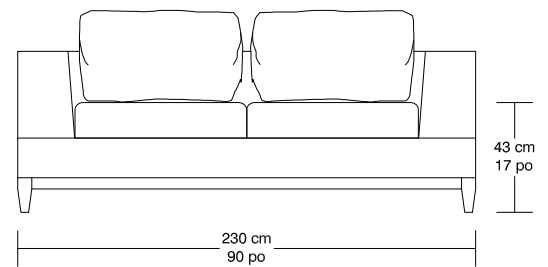

WILLIAM 1987

GINGER Tissus / Fabric