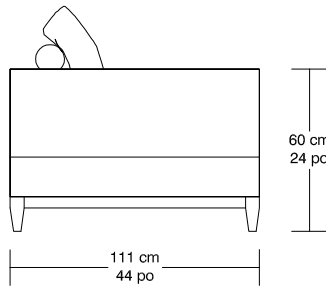

WILLIAM 1987

GINGER Tissus / Fabric